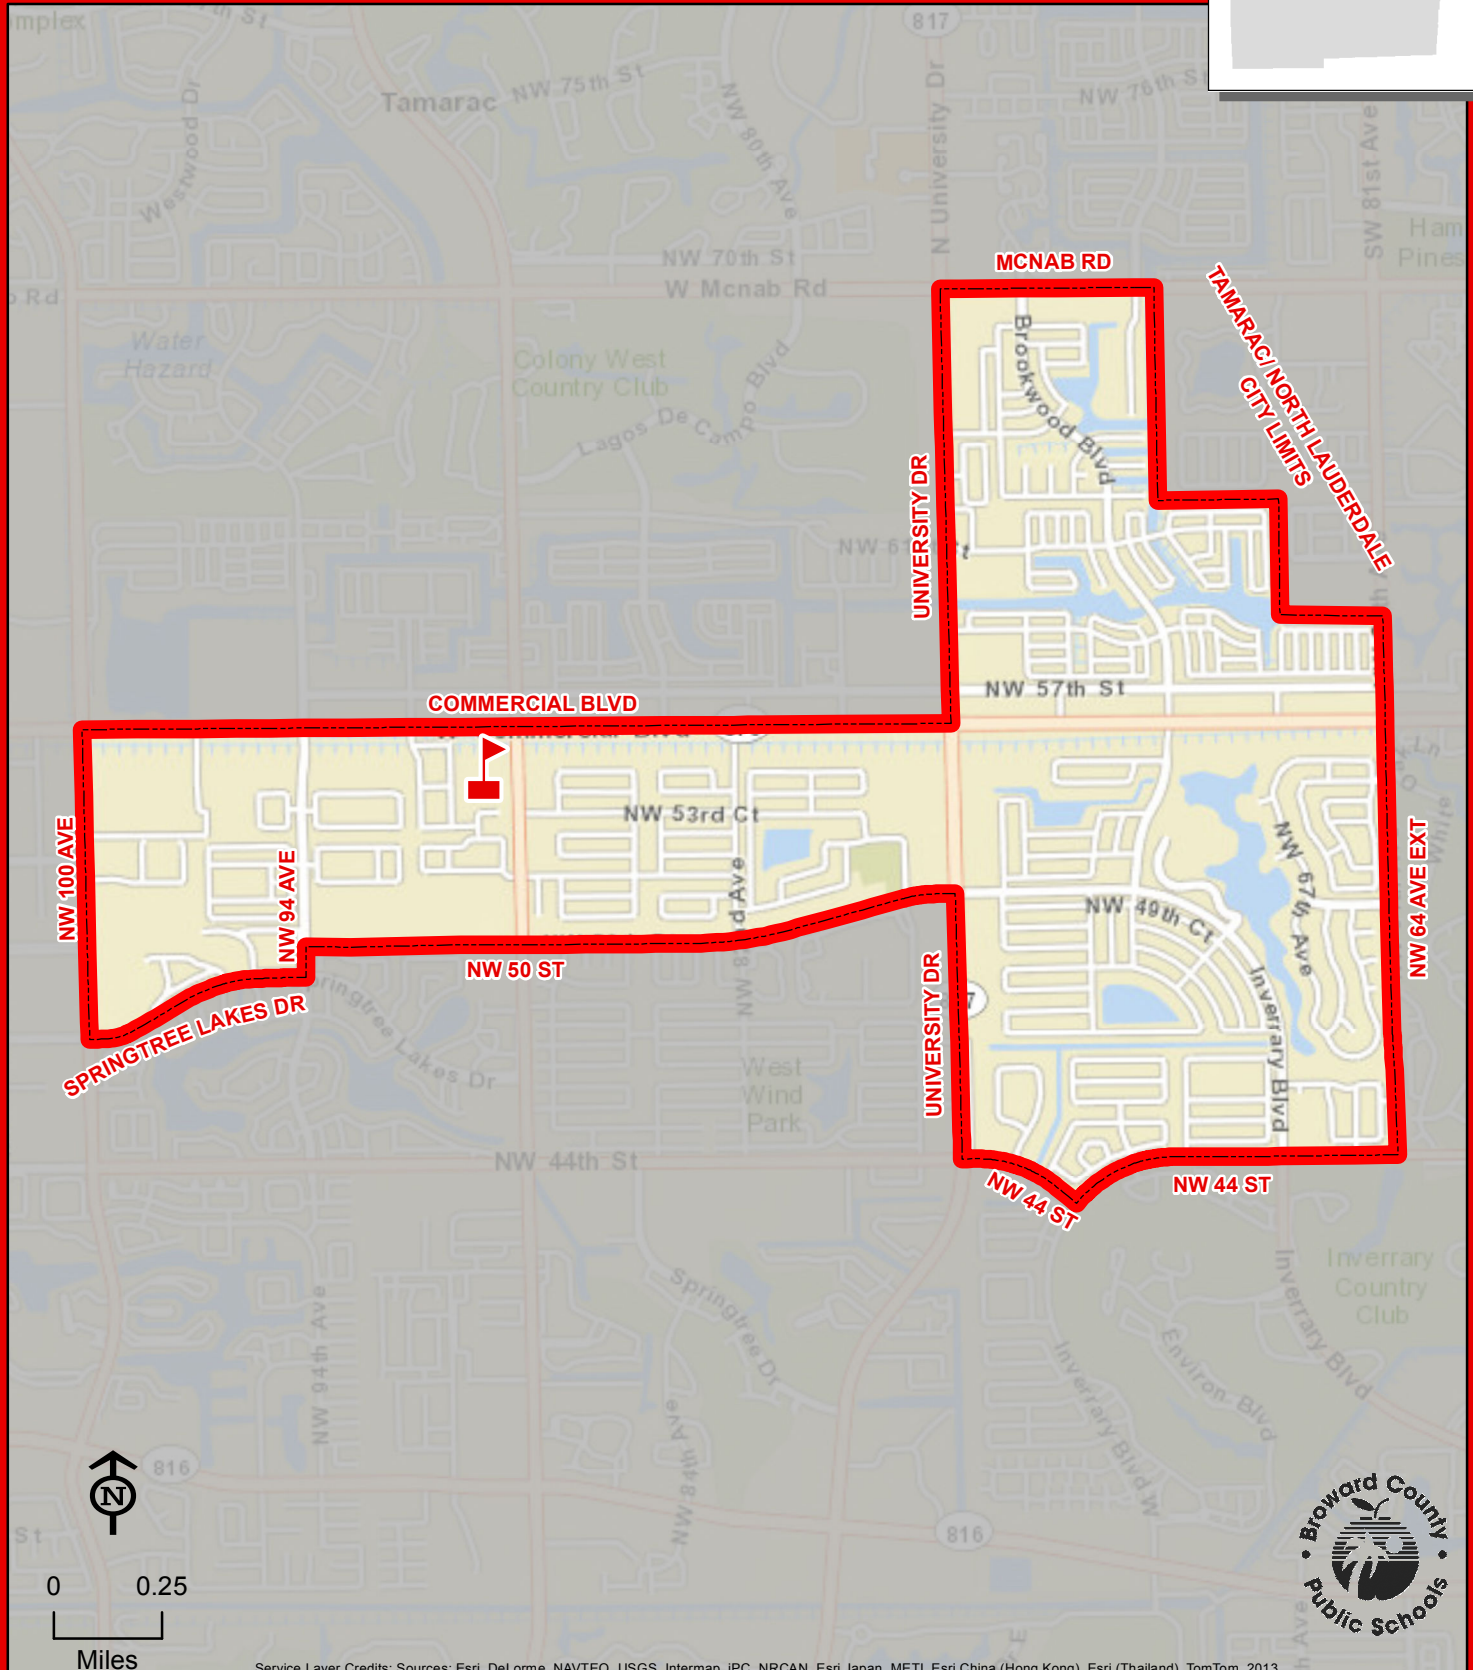

DISCOVERY ELEMENTARY SCHOOL

8800 NW 54 COURT
SUNRISE, FLORIDA 33351
754-322-9100

DISCOVERY